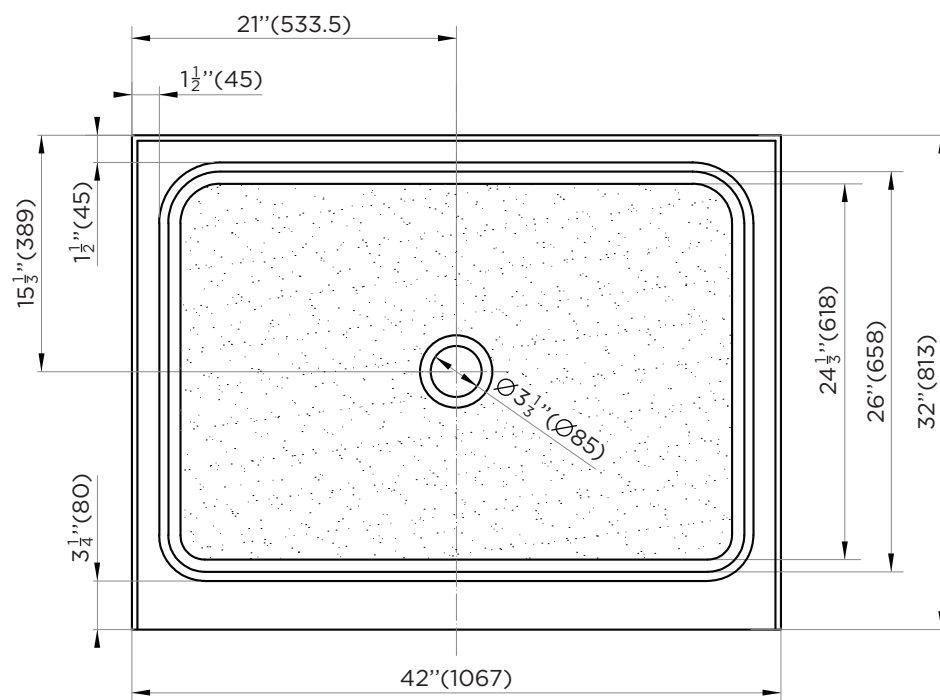

SPECIFICATIONS / TECHNICAL DATA

SHOWER BASE

SINGLE THRESHOLD

ATTENTION! Dimensions may vary by up to 3/8". It is highly recommended to pull all dimensions of actual model for installation and measuring purposes.