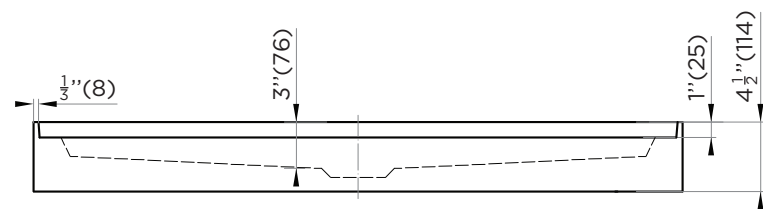

SPECIFICATIONS / TECHNICAL DATA

SHOWER BASE

SINGLE THRESHOLD

ATTENTION! Dimensions may vary by up to 3/8". It is highly recommended to pull all dimensions of actual model for installation and measuring purposes.